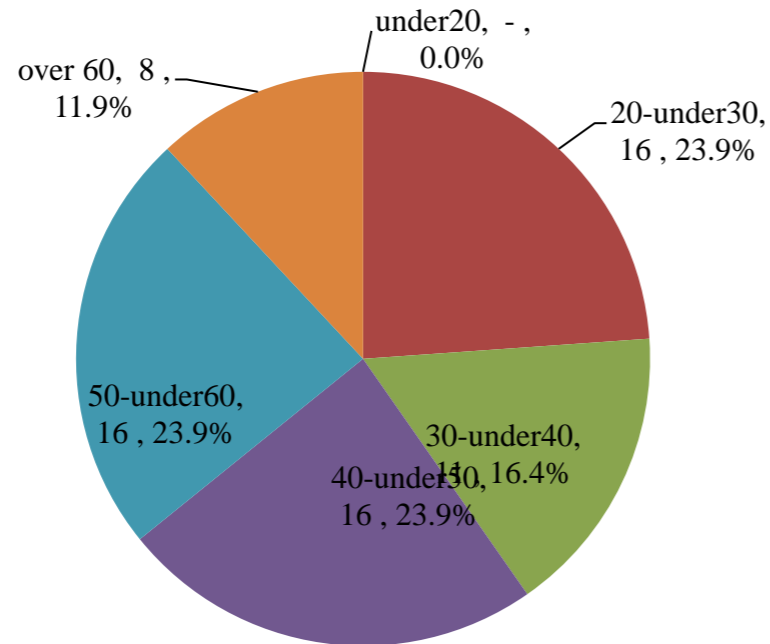

Characteristics of New Prisoners in Hualien Prison, Agency of Corrections, Ministry of Justice

Unit : Persons

Year(Month)	Total	Gender		Age						Education		
		Male	Female	under20	20-under30	30-under40	40-under50	50-under60	over 60	under Junior High School	Senior High School	College & Graduate School
2020	399	300	99	-	89	97	120	61	32	177	178	44
2021	289	231	58	1	55	57	108	42	26	133	124	32
2022	303	240	63	2	64	55	95	60	27	131	139	33
2023	334	234	100	1	84	73	104	49	23	149	160	25
2024 Mar.	67	51	16	-	16	11	16	16	8	33	28	6

Age of New Prisoners in Hualien Prison-2024 Mar.

Education of New Prisoners in Hualien Prison- 2024 Mar.