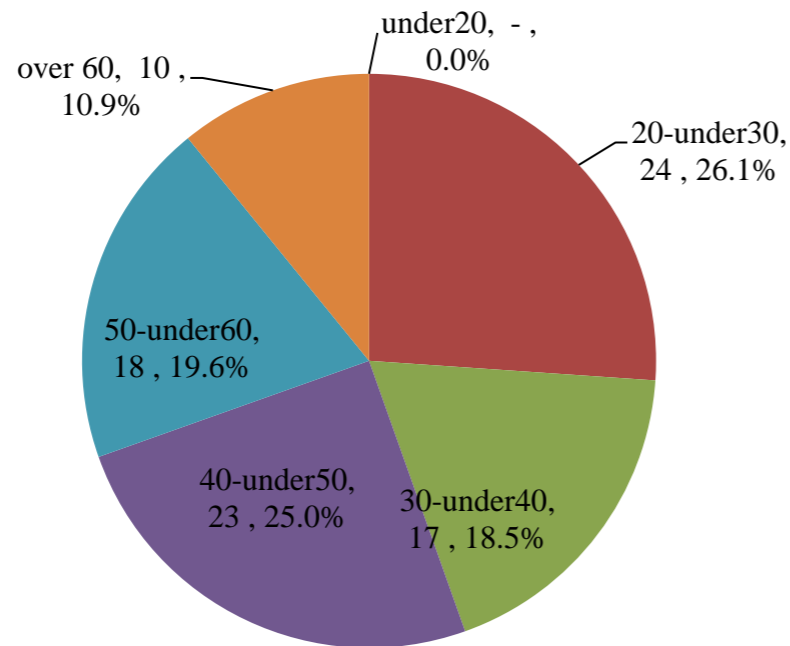

Characteristics of New Prisoners in Hualien Prison, Agency of Corrections, Ministry of Justice

Unit : Persons

Year(Month)	Total	Gender		Age						Education		
		Male	Female	under20	20-under30	30-under40	40-under50	50-under60	over 60	under Junior High School	Senior High School	College & Graduate School
2020	399	300	99	-	89	97	120	61	32	177	178	44
2021	289	231	58	1	55	57	108	42	26	133	124	32
2022	303	240	63	2	64	55	95	60	27	131	139	33
2023	334	234	100	1	84	73	104	49	23	149	160	25
2024 Apr.	92	69	23	-	24	17	23	18	10	40	43	9

Age of New Prisoners in Hualien Prison-2024 Apr.

Education of New Prisoners in Hualien Prison- 2024 Apr.