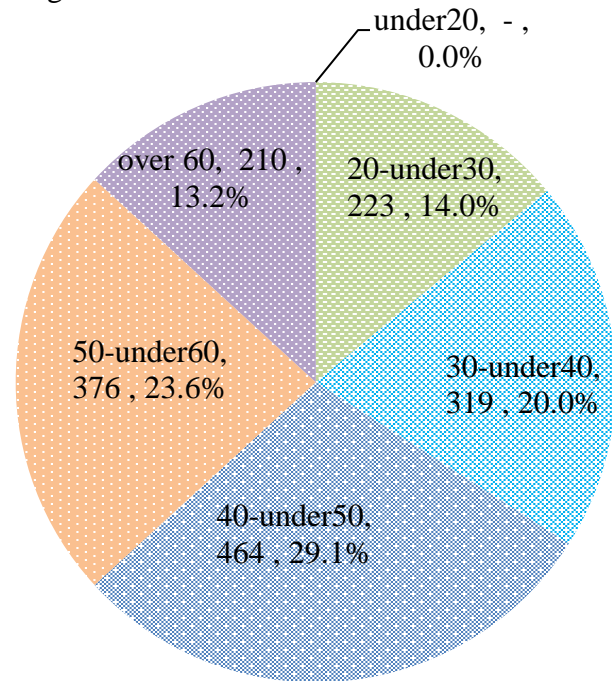

Characteristics of Prisoners in Hualien Prison, Agency of Corrections, Ministry of Justice

Unit : Persons

End of Year(Month)	Total	Gender		Age						Education		
		Male	Female	under20	20-under30	30-under40	40-under50	50-under60	over 60	under Junior High School	Senior High School	College & Graduate School
2022	1,553	1,445	108	1	163	278	572	358	181	784	638	131
2023	1,583	1,465	118	-	187	267	538	387	204	788	673	122
2024	1,491	1,370	121	-	180	237	503	357	214	739	629	123
2025	1,602	1,456	146	1	218	309	482	376	216	745	696	161
2026 Feb.	1,592	1,461	131	-	223	319	464	376	210	738	699	155

Age of Prisoners in Hualien Prison-End of 2026 Feb.

Education of Prisoners in Hualien Prison-End of 2026 Feb.