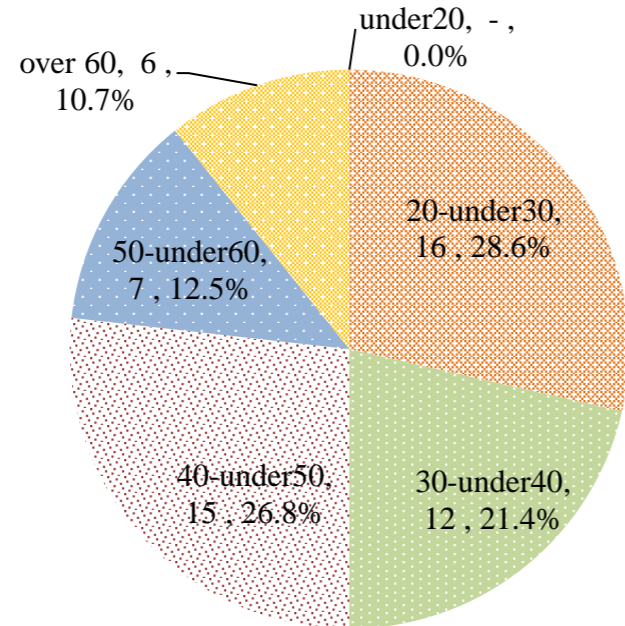

Characteristics of New Prisoners in Hualien Prison, Agency of Corrections, Ministry of Justice

Unit : Persons

Year(Month)	Total	Gender		Age						Education		
		Male	Female	under20	20-under30	30-under40	40-under50	50-under60	over 60	under Junior High School	Senior High School	College & Graduate School
2022	303	240	63	2	64	55	95	60	27	131	139	33
2023	334	234	100	1	84	73	104	49	23	149	160	25
2024	322	232	90	1	90	54	89	58	30	140	148	34
2025	383	249	134	-	91	85	109	66	32	137	201	45
2026 Jan.-Feb.	56	41	15	-	16	12	15	7	6	19	30	7

Age of New Prisoners in Hualien Prison-2026 Jan.-Feb.

Education of New Prisoners in Hualien Prison- 2026 Jan.-Feb.