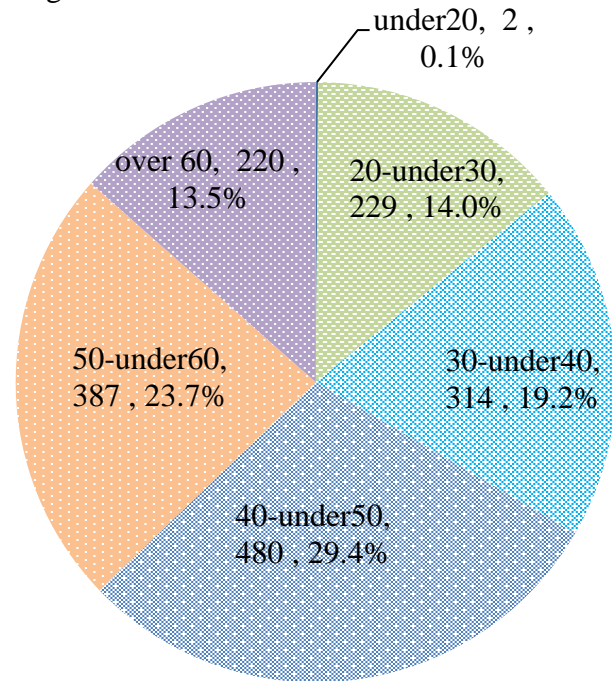

Characteristics of Prisoners in Hualien Prison, Agency of Corrections, Ministry of Justice

Unit : Persons

End of Year(Month)	Total	Gender		Age						Education		
		Male	Female	under20	20-under30	30-under40	40-under50	50-under60	over 60	under Junior High School	Senior High School	College & Graduate School
2022	1,553	1,445	108	1	163	278	572	358	181	784	638	131
2023	1,583	1,465	118	-	187	267	538	387	204	788	673	122
2024	1,491	1,370	121	-	180	237	503	357	214	739	629	123
2025	1,602	1,456	146	1	218	309	482	376	216	745	696	161
2026 Apr.	1,632	1,513	119	2	229	314	480	387	220	752	712	168

Age of Prisoners in Hualien Prison-End of 2026 Apr.

Education of Prisoners in Hualien Prison-End of 2026 Apr.