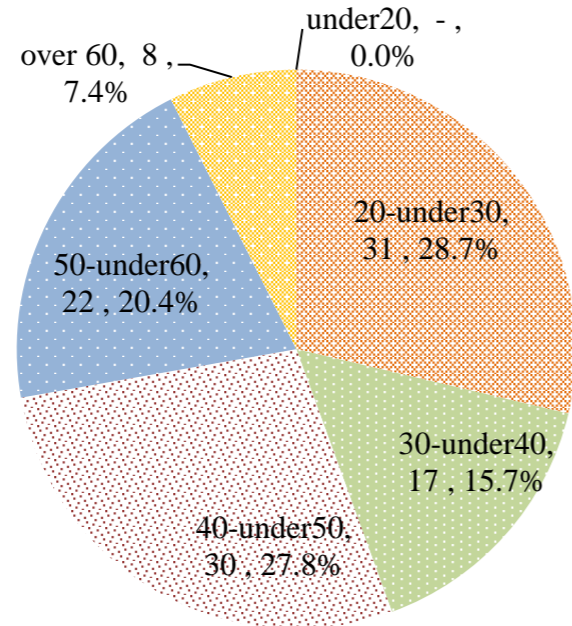

Characteristics of New Prisoners in Hualien Prison, Agency of Corrections, Ministry of Justice

Unit : Persons

Year(Month)	Total	Gender		Age						Education		
		Male	Female	under20	20-under30	30-under40	40-under50	50-under60	over 60	under Junior High School	Senior High School	College & Graduate School
2022	303	240	63	2	64	55	95	60	27	131	139	33
2023	334	234	100	1	84	73	104	49	23	149	160	25
2024	322	232	90	1	90	54	89	58	30	140	148	34
2025	383	249	134	-	91	85	109	66	32	137	201	45
2026 Jan.-Apr.	108	76	32	-	31	17	30	22	8	39	57	12

Age of New Prisoners in Hualien Prison-2026 Jan.-Apr.

Education of New Prisoners in Hualien Prison- 2026 Jan.-Apr.